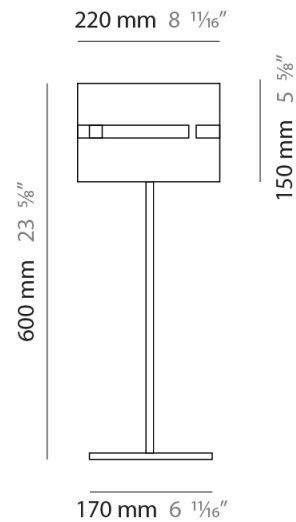

PROJECT	
TYPE	
SPECIFIER	
QUANTITY	
DATE	

LUZ OCULTA METAL PORTABLE

D54022-

base number   Finish
Options

1. To build a product code in our configurator select the specify button on the base model # product page
2. To build a manual product code on this datasheet choose from the options listed below in blue font and add the suffix to the base model #

GENERAL

Series: Luz Oculta
Subseries: Luz Oculta Metal
Brand: Fambuena
Division: Design
Mounting Type: Portable
Mounting Location: Floor
Subcategory: Floor

PHYSICAL

Shape: Cylinder
Diameter (mm): 220
Diameter (in): 8 ¹¹/₁₆
Height (mm): 1500
Height (in): 59 ¹/₁₆
Light Distribution: Direct / Indirect
Fixture Finish: [BRA](#) / [BRZ](#) / [ABR](#)
Fixture Material: Metal
Upon Request: Bolt Down

ELECTRICAL

Number of Lamps: 1
Lamp Type: LED Retrofit
Lamp Shape: B10
Bulb Included: Bulb Not Included
Max. Wattage Per Lamp (W): 4
Lamp Base: E12
Input Voltage (V): 120

LED

OPTICAL

RATINGS AND CERTIFICATIONS

Certified By: Certified for North American Standards
IP rating: IP20